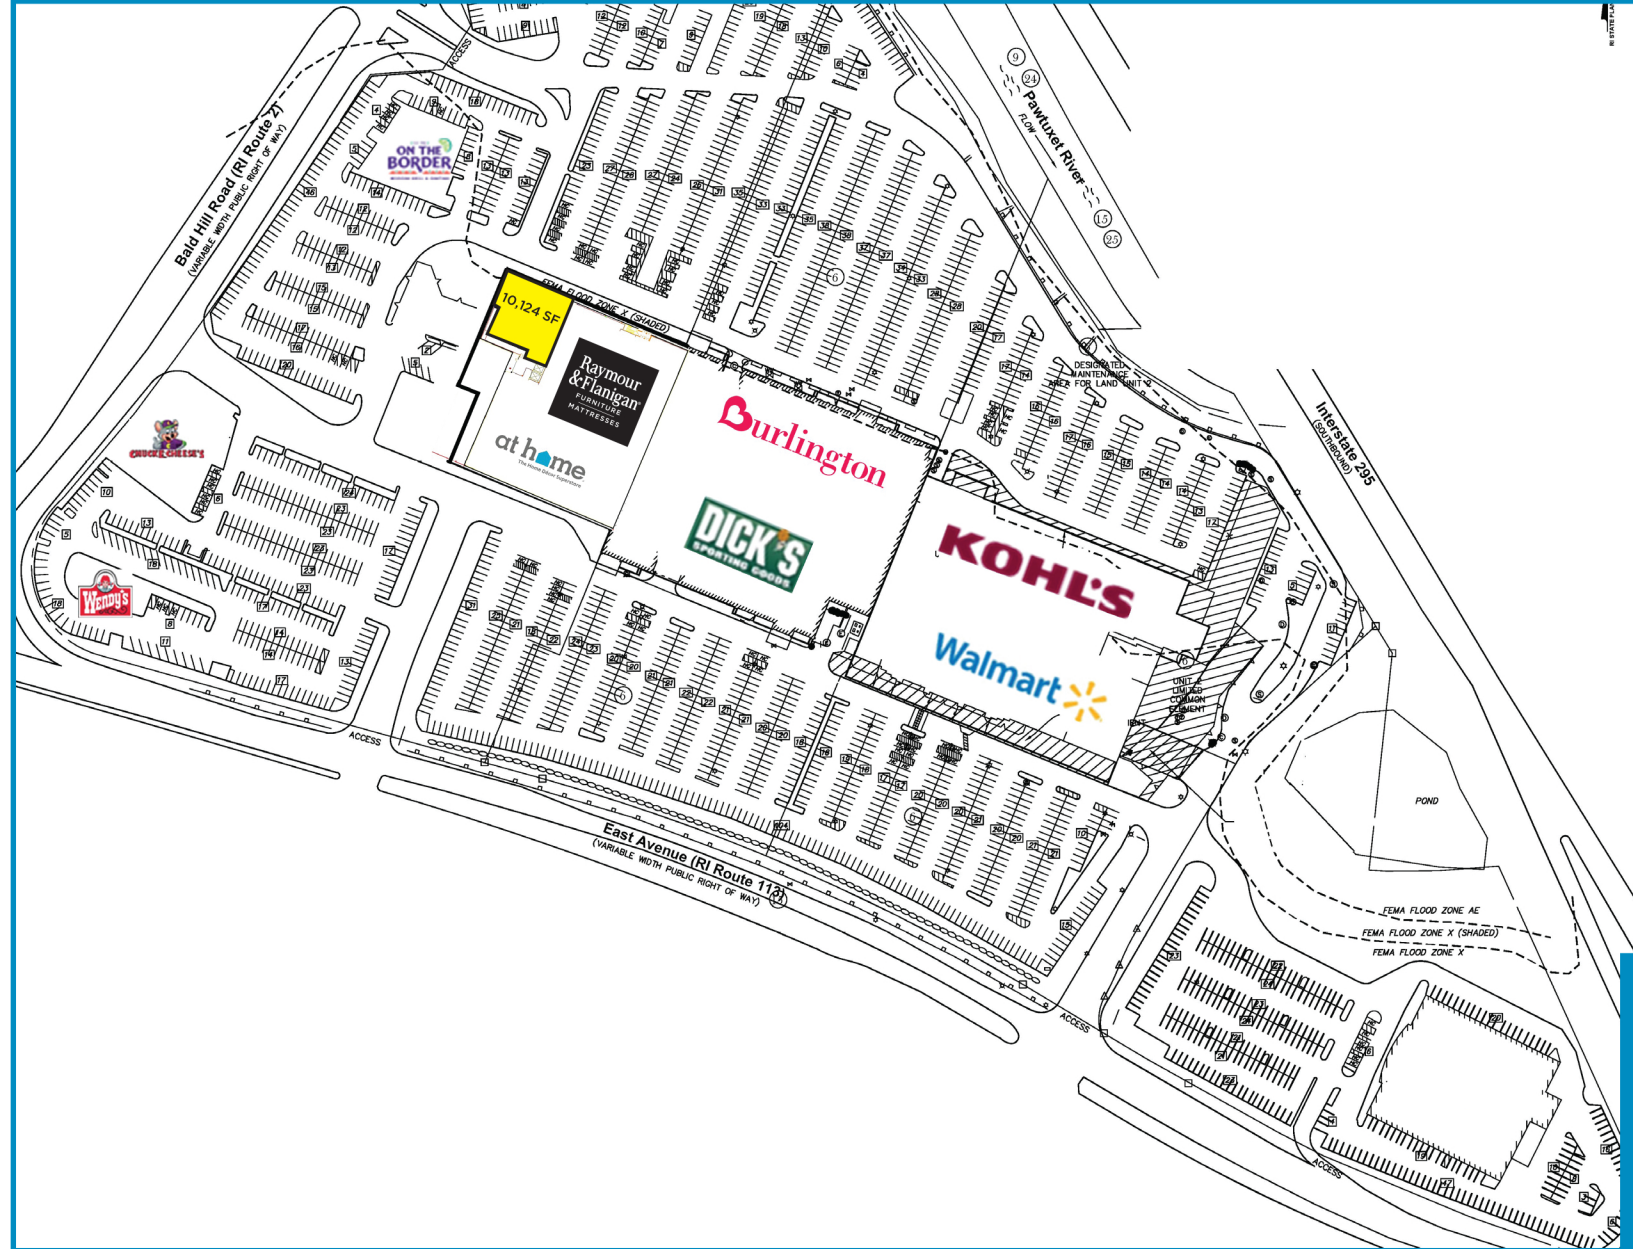

# WARWICK, RI

650 BALD HILL ROAD, WARWICK, RI 02886

**Raymour  
& Flanigan®**  
FURNITURE  
MATTRESSES