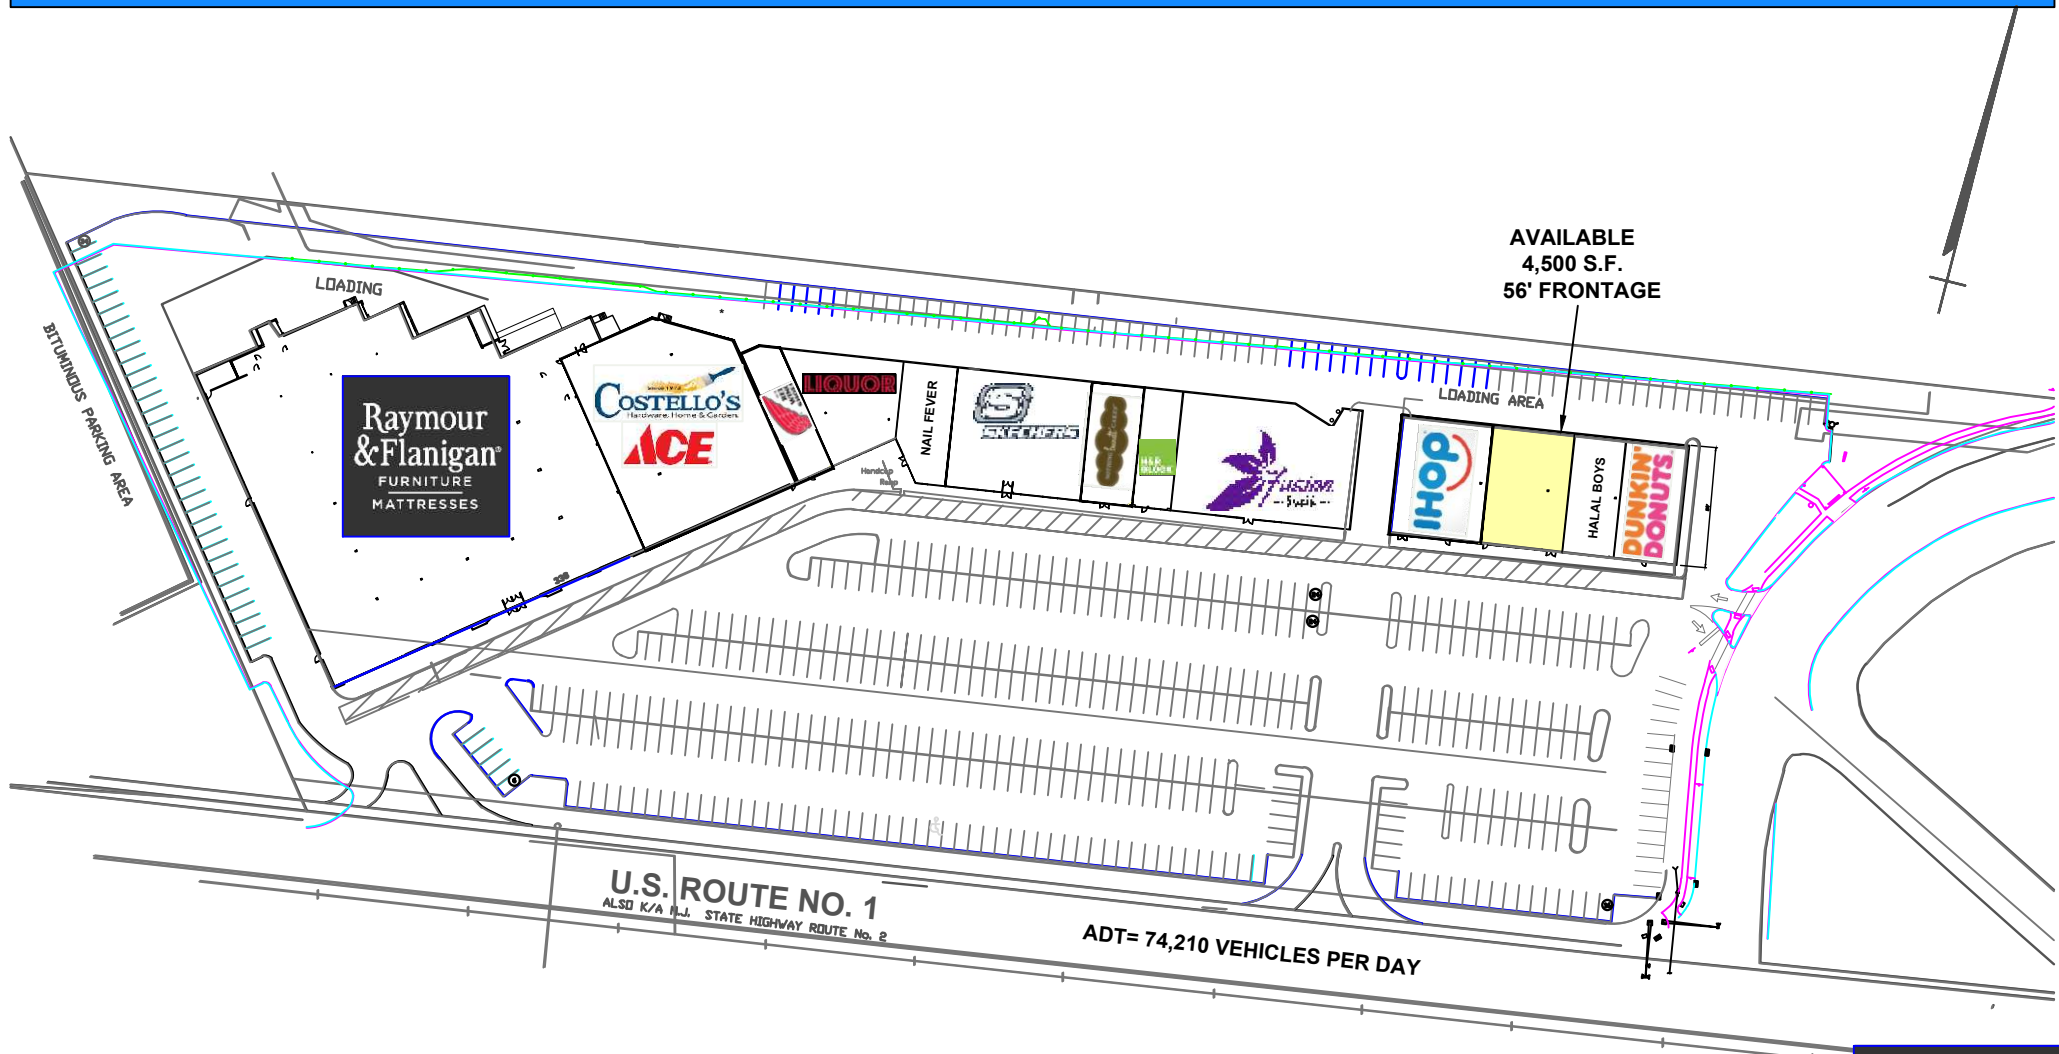

NORTH BRUNSWICK, NJ

1471 US Route 1 South

AVAILABLE
4,500 S.F.
56' FRONTAGE

U.S. ROUTE NO. 1
ALSO K/A N.J. STATE HIGHWAY ROUTE No. 2

ADT= 74,210 VEHICLES PER DAY

Raymour
& Flanigan[®]
FURNITURE
MATTRESSES