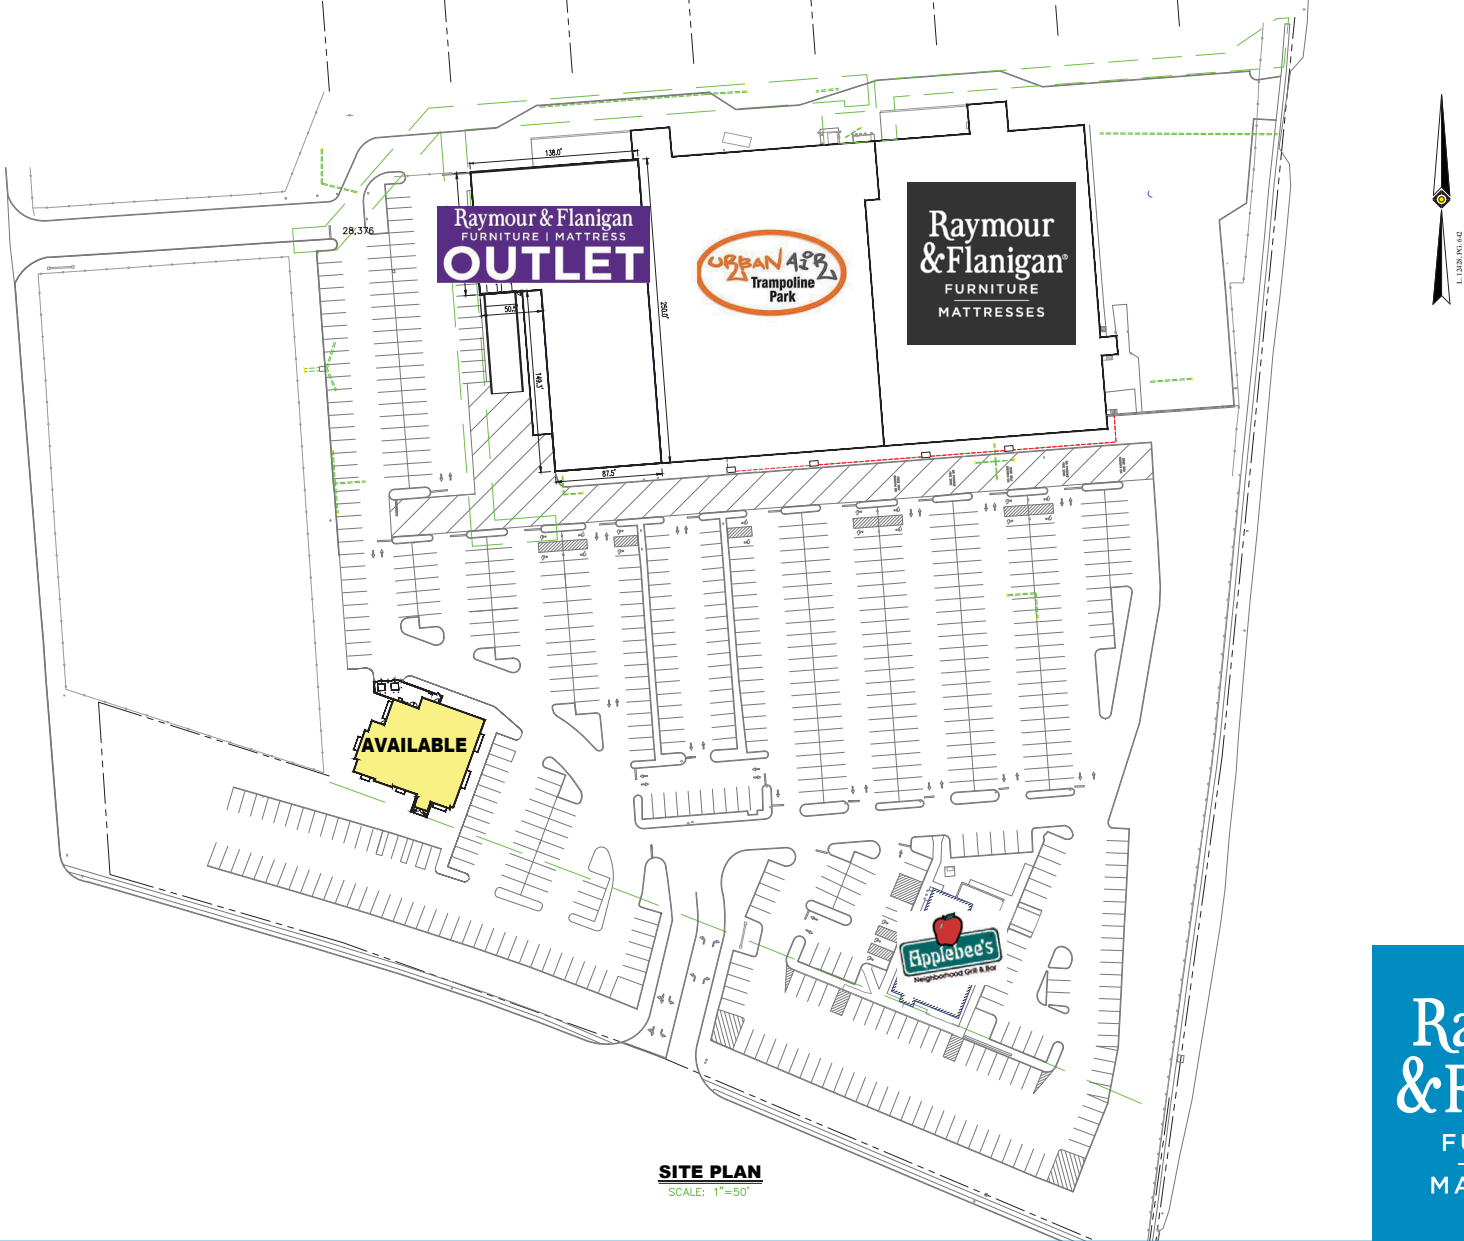

# LAKE GROVE/SMITHTOWN, NY

3147 MIDDLE COUNTRY ROAD, LAKE GROVE, NY 11755

**SITE PLAN**  
SCALE: 1"=50'

**Raymour  
& Flanigan®**  
FURNITURE  
MATTRESSES