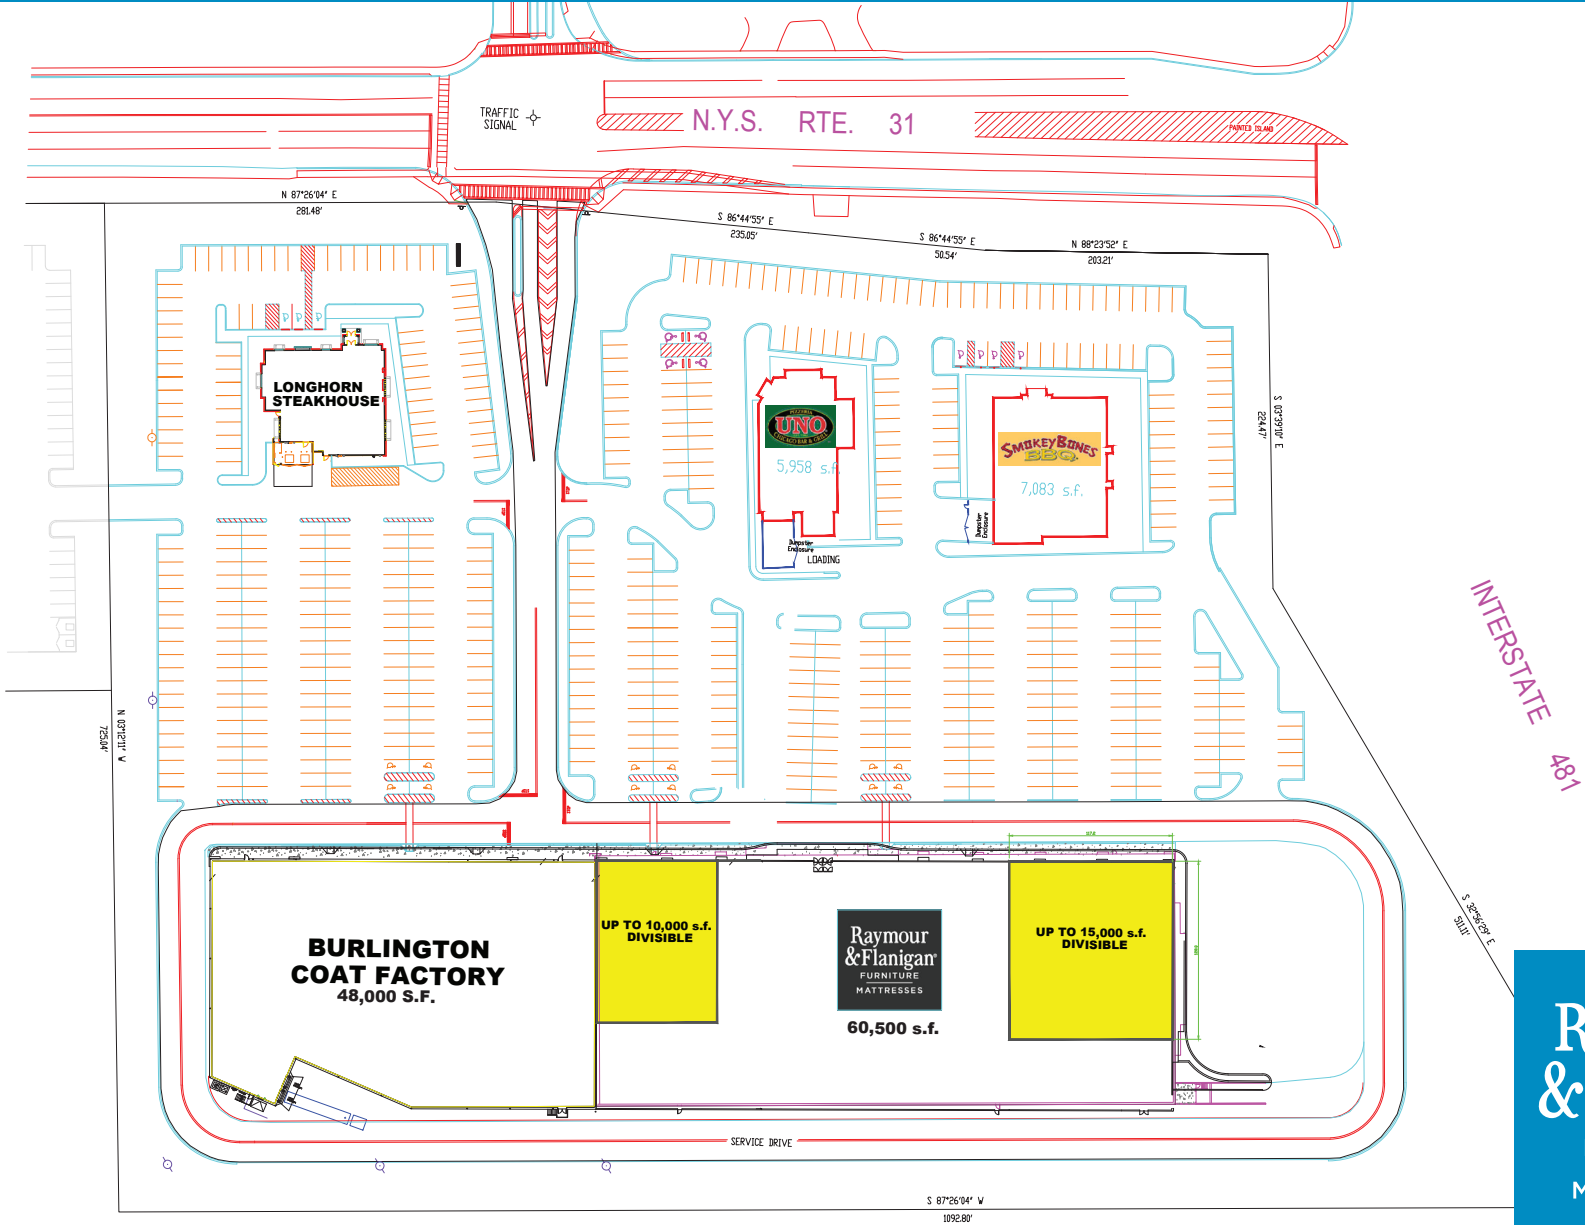

# CLAY, NY

4000 ROUTE 31, CLAY, NY 13041

**Raymour  
& Flanigan®**  
FURNITURE  
MATTRESSES