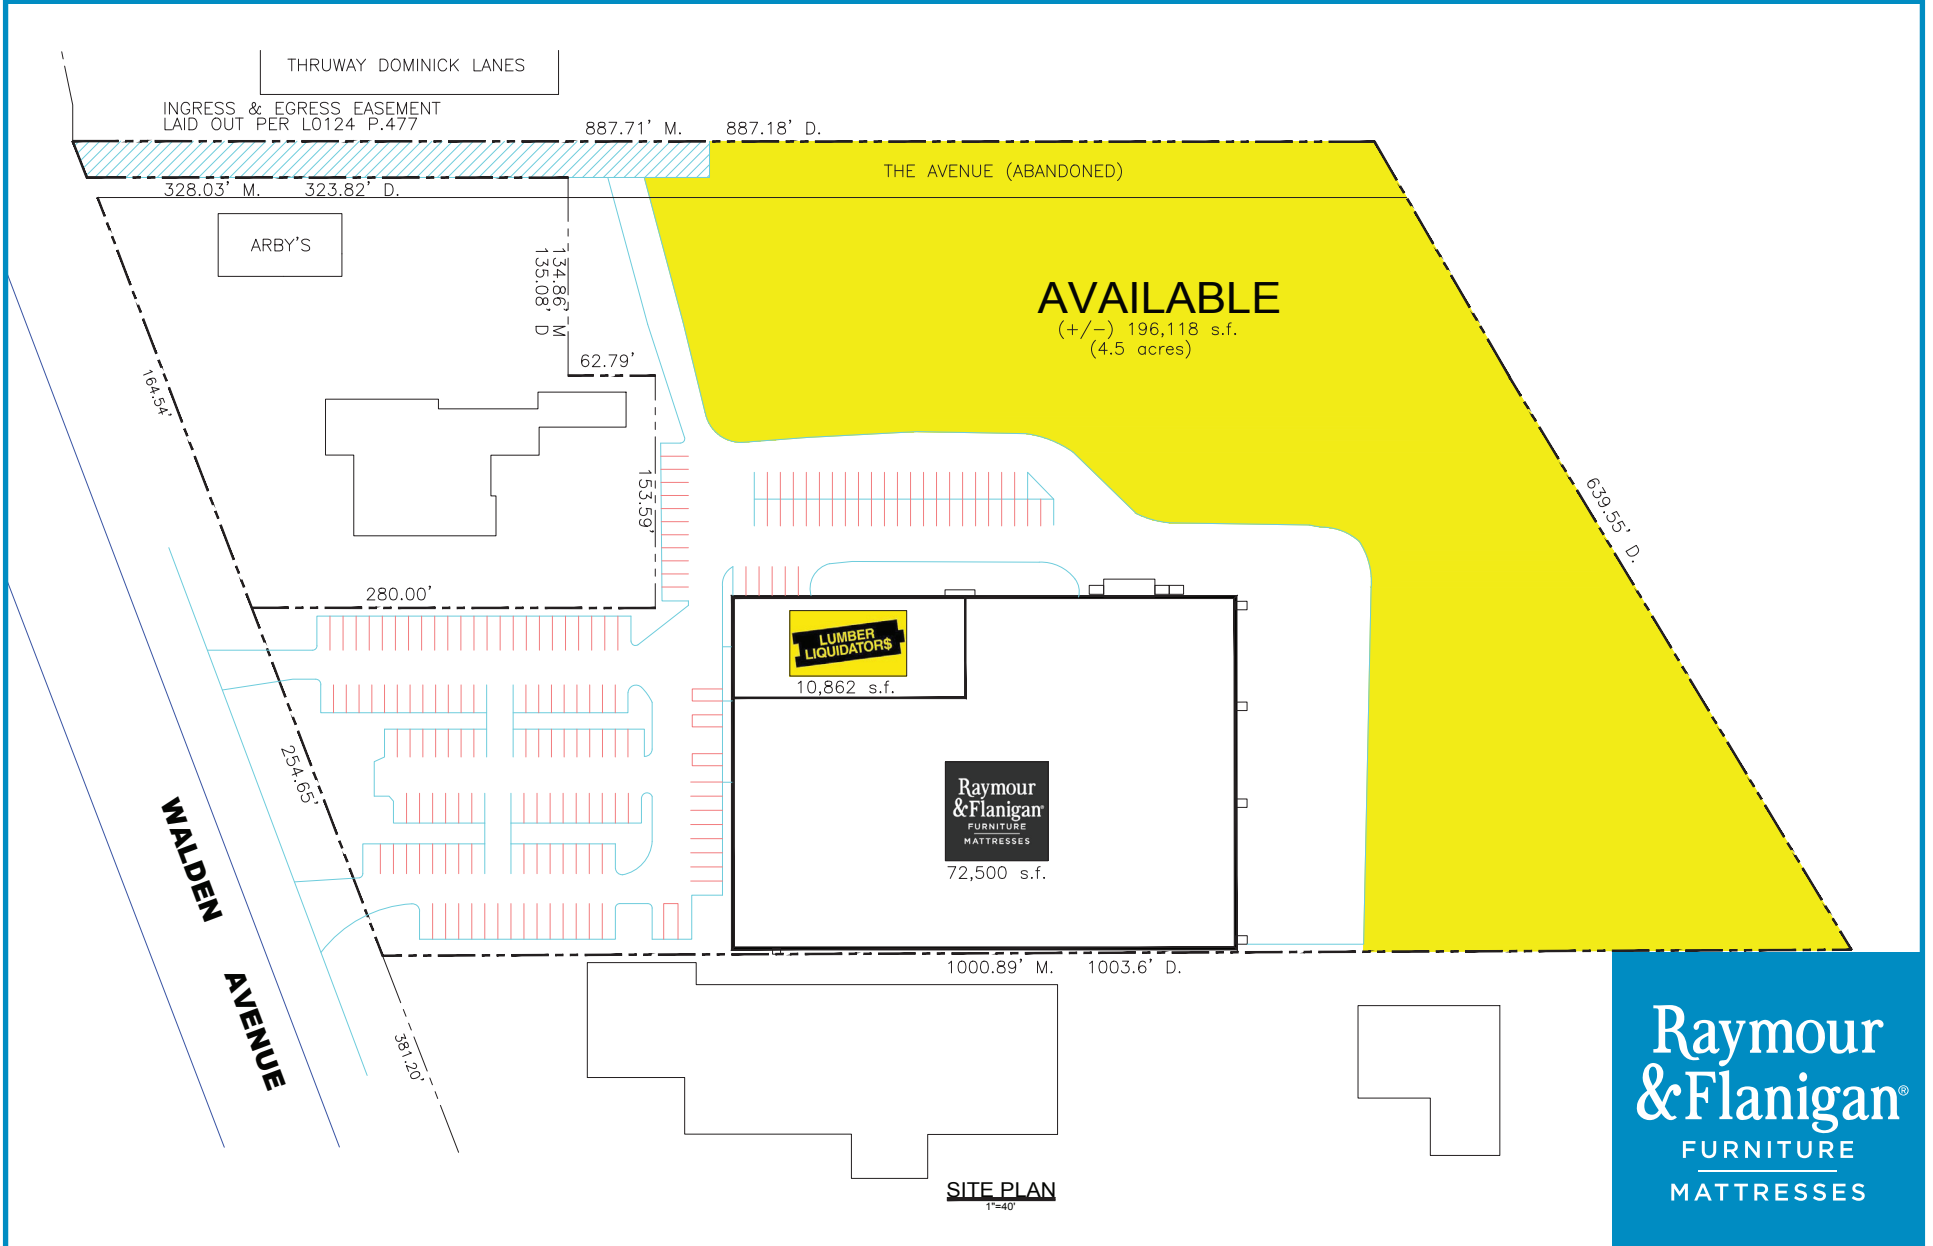

# CHEEKTOWAGA, NY

1650 WALDEN AVENUE, CHEEKTOWAGA, NY 14225

Raymour  
& Flanigan®  
FURNITURE  
MATTRESSES