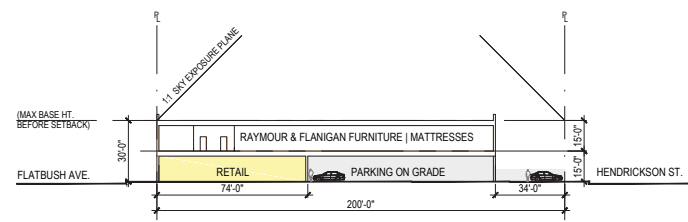

MARINE PARK, NY

2570 FLATBUSH AVENUE, BROOKLYN, NY 11234

2 BUILDING SECTION - AA
SCALE 1/8" = 1'-0"

1 BUILDING SECTION - BB
SCALE 1/8" = 1'-0"

**Raymour
& Flanigan®**
FURNITURE
MATTRESSES