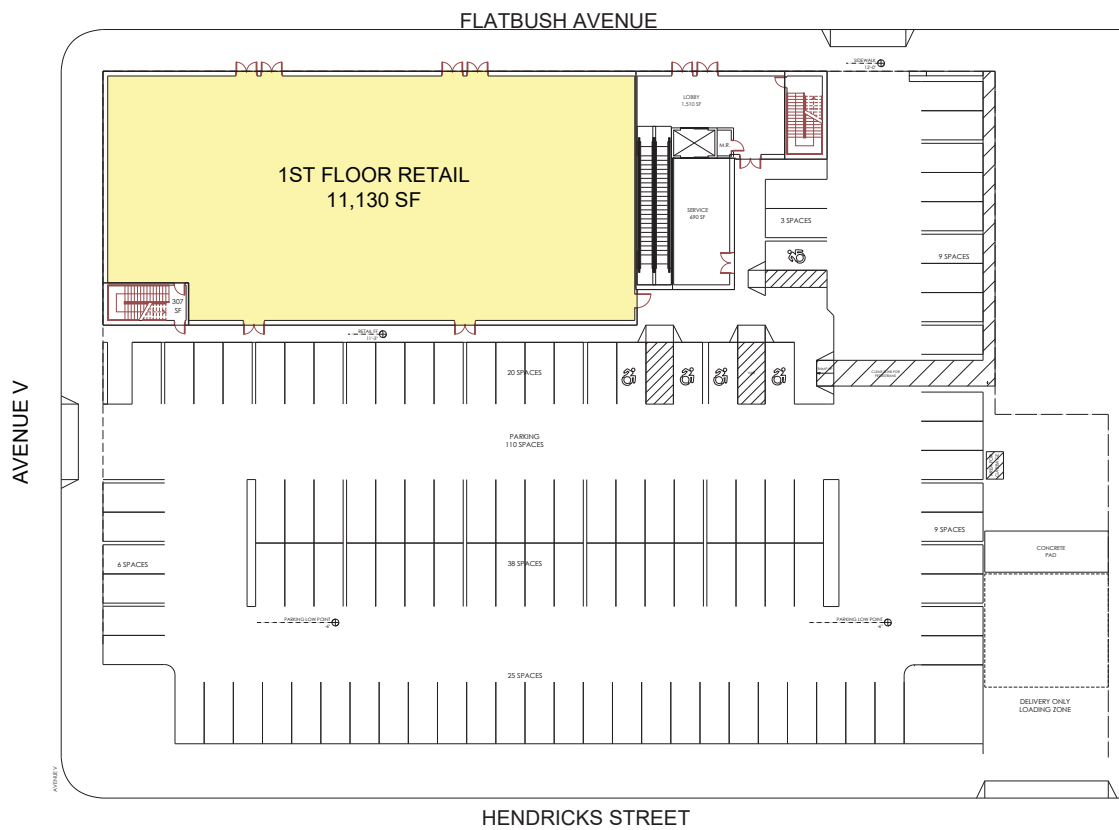

MARINE PARK, NY

2570 FLATBUSH AVENUE, BROOKLYN, NY 11234

2 BUILDING SECTION - AA
SCALE 1/8" = 1'-0"

1 BUILDING SECTION - BB
SCALE 1/8" = 1'-0"

**Raymour
& Flanigan®**
FURNITURE
MATTRESSES