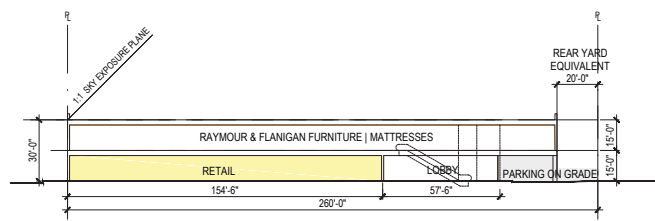

MARINE PARK, NY

2570 FLATBUSH AVENUE, BROOKLYN, NY 11234

2 BUILDING SECTION - AA
SCALE 1/8" = 1'-0"

1 BUILDING SECTION - BB
SCALE 1/8" = 1'-0"

**Raymour
& Flanigan®**
FURNITURE
MATTRESSES