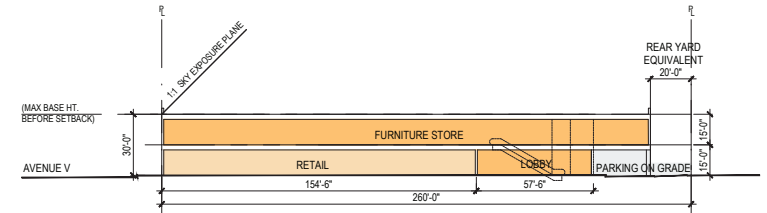

# MARINE PARK, NY

2570 FLATBUSH AVENUE, BROOKLYN, NY 11234

2 BUILDING SECTION - AA  
SCALE: 1/32" = 1'-0"

1 BUILDING SECTION - BB  
SCALE: 1/32" = 1'-0"

Raymour  
& Flanigan®  
FURNITURE  
MATTRESSES