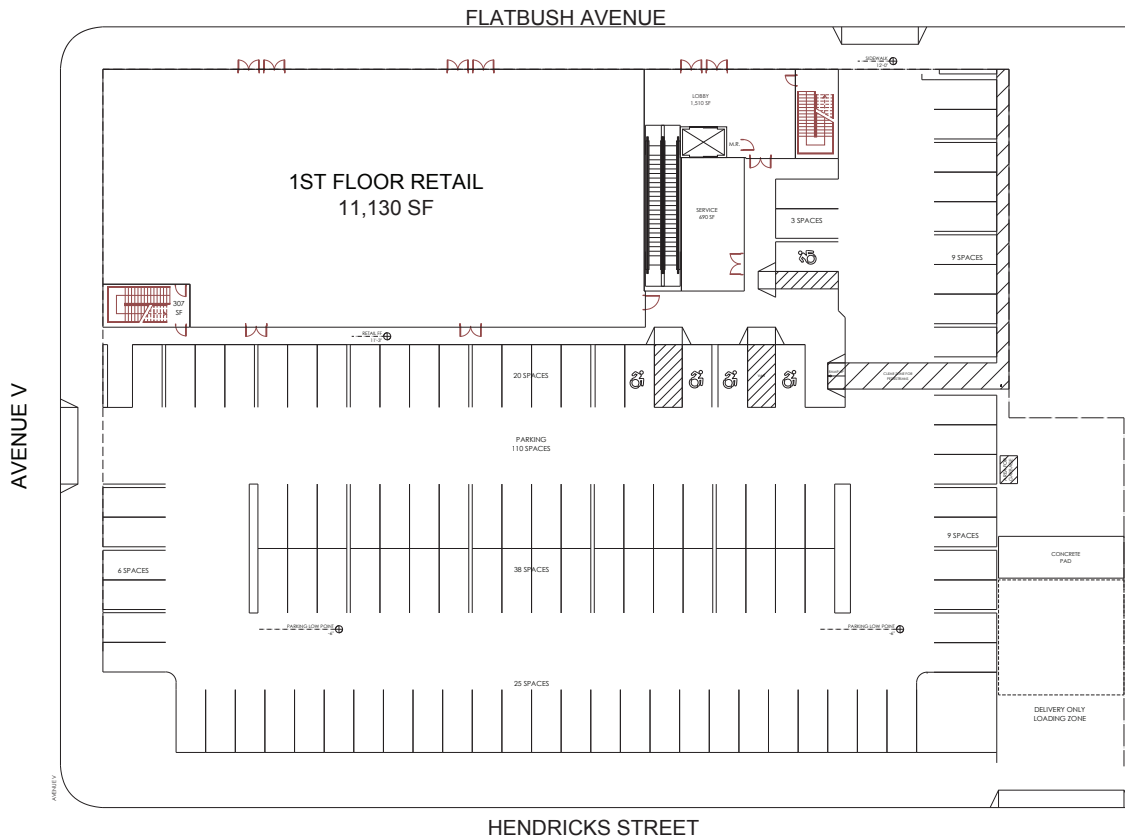

# MARINE PARK, NY

2570 FLATBUSH AVENUE, BROOKLYN, NY 11234

2 BUILDING SECTION - AA  
SCALE: 1/32" = 1'-0"

1 BUILDING SECTION - BB  
SCALE: 1/32" = 1'-0"

Raymour  
& Flanigan®  
FURNITURE  
MATTRESSES