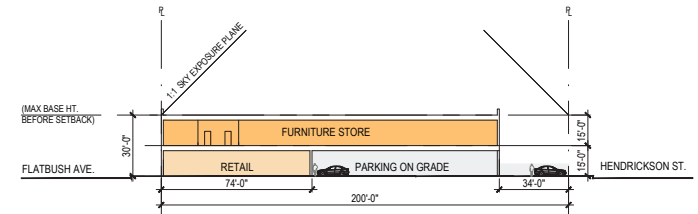

# MARINE PARK, NY

2570 FLATBUSH AVENUE, BROOKLYN, NY 11234

2 BUILDING SECTION - AA  
SCALE: 1/32" = 1'-0"

1 BUILDING SECTION - BB  
SCALE: 1/32" = 1'-0"

Raymour  
& Flanigan®  
FURNITURE  
MATTRESSES