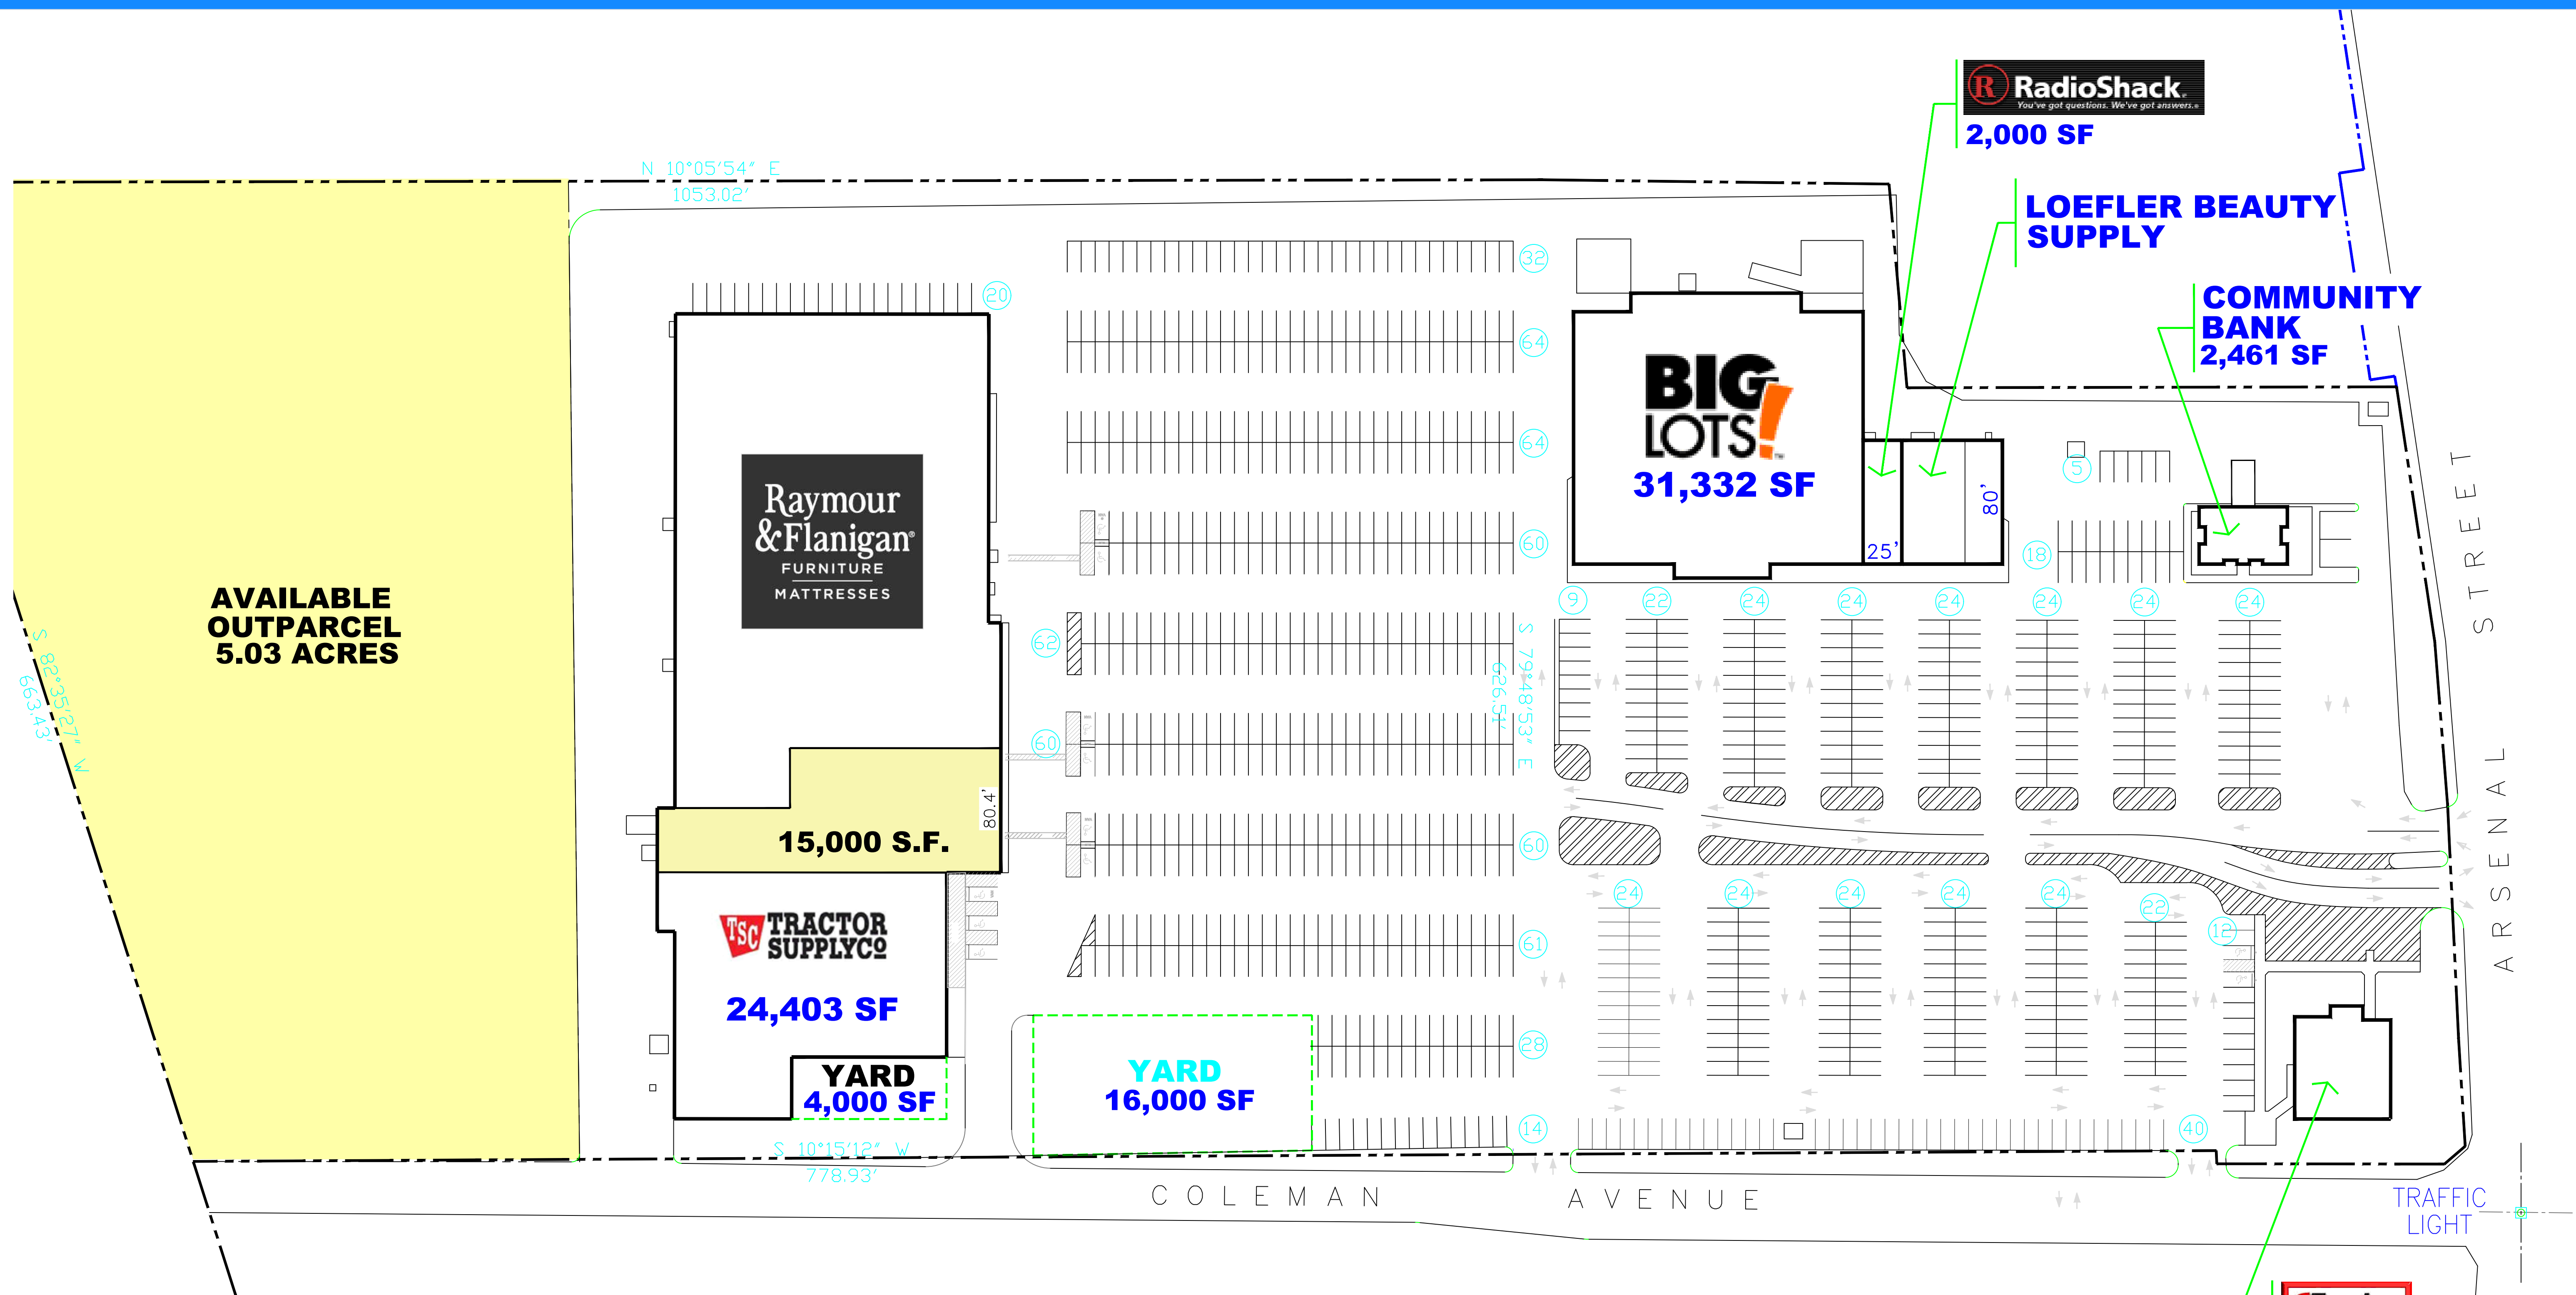

WATERTOWN, NY

1125 Arsenal Street

SITE PLAN
SCALE: 1"=60'

Empire Vision Centers
3,928 SF

Raymour & Flanigan
FURNITURE
MATTRESSES